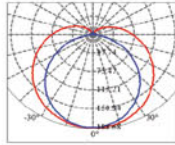

3000 K 4000 K IP20