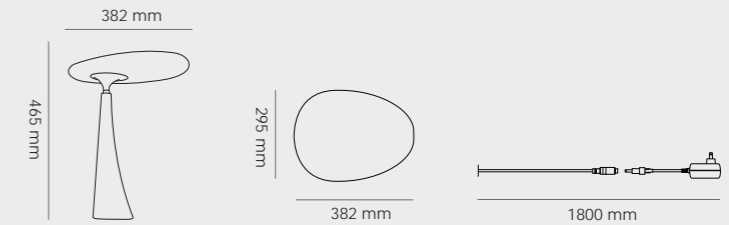

## Coral Reef

Table / RF10\_D

Silver

Material	LED Color	Power Input	Switch	
Aluminum alloy, Polycarbonate, Zinc alloy, Die casting	Warm white	AC: 100-240V/50-60Hz DC: 12V, 2A	Touch dimmer	
Certification	Net Weight	Power Consumption		
	7.3Kg	24W (max.)		