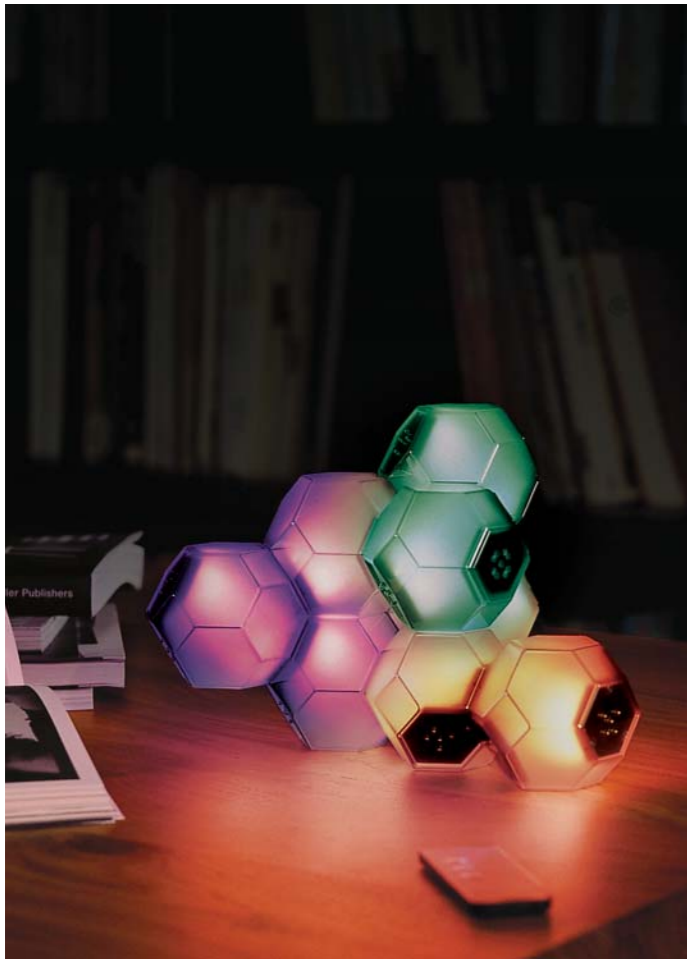

reddot design award
winner 2009