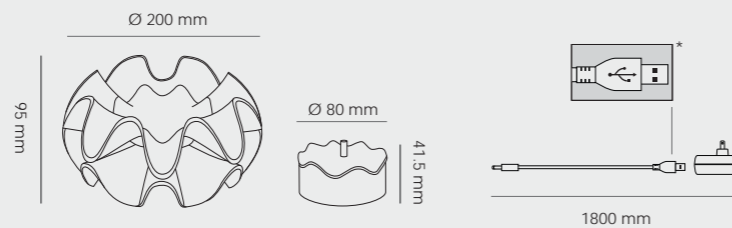

Flamenca

Table / LC11_D

Clear Pink Green Orange

Material	Power Input	Switch
PMMA	AC: 100-240V/50-60Hz DC: 5V, 2A	Touch dimmer**
Certification	Net Weight	Power Consumption
CE ENEC FC	0.36kg (Without battery) 0.45kg (with battery)	3W (max.)

* Powered by either adapter, USB or battery.

** A gentle touch on the metallic-like plate will turn on the "dancing mode" to create a soft flowing effect. Press and hold on longer of the top plate to achieve various dimming illuminations and hold to turn off the light.