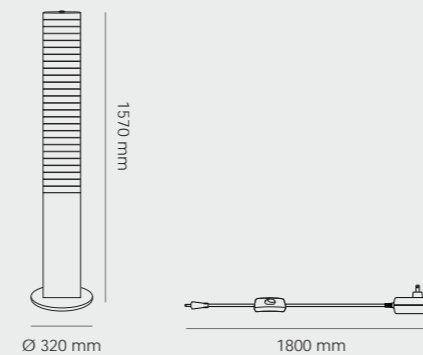

Material	LED Color	Power Input	Switch	
Polycarbonate, Aluminum alloy	Warm white	AC: 100-240V/50-60Hz DC: 15V, 2.4A	ON/OFF switch fitted on the power cord	
Certification	Net Weight	Power Consumption		
	7.6 Kg	32W (max.)