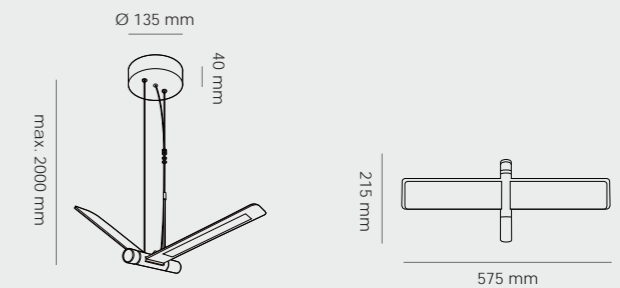

Suspension / BD10_P

■ Silver

Material	LED Color	Power Input	Switch
Aluminum alloy, Die casting, Stainless steel	Warm white	AC: 100-240V/50-60Hz DC: 12V, 2A	Dimmable switch*
Certification	Net Weight	Power Consumption	
CE E FC ETL CCC	1.1Kg	14W (max.)	

* It has two knobs on the main body, the front one for adjusting brightness and the back for adjusting lighting angles.