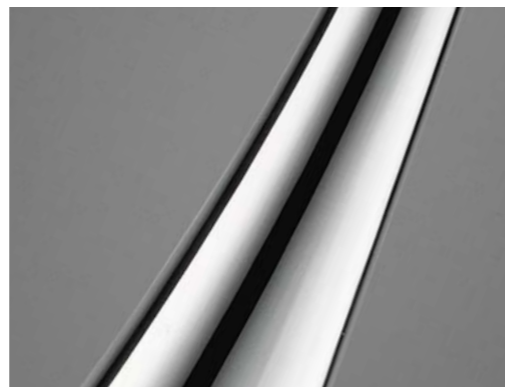

reddot design award
best of the best 2011

Coral Reef Table / 382 x 465 mm
Coral Reef Floor / Ø330 x 1618 mm

Coral Reef