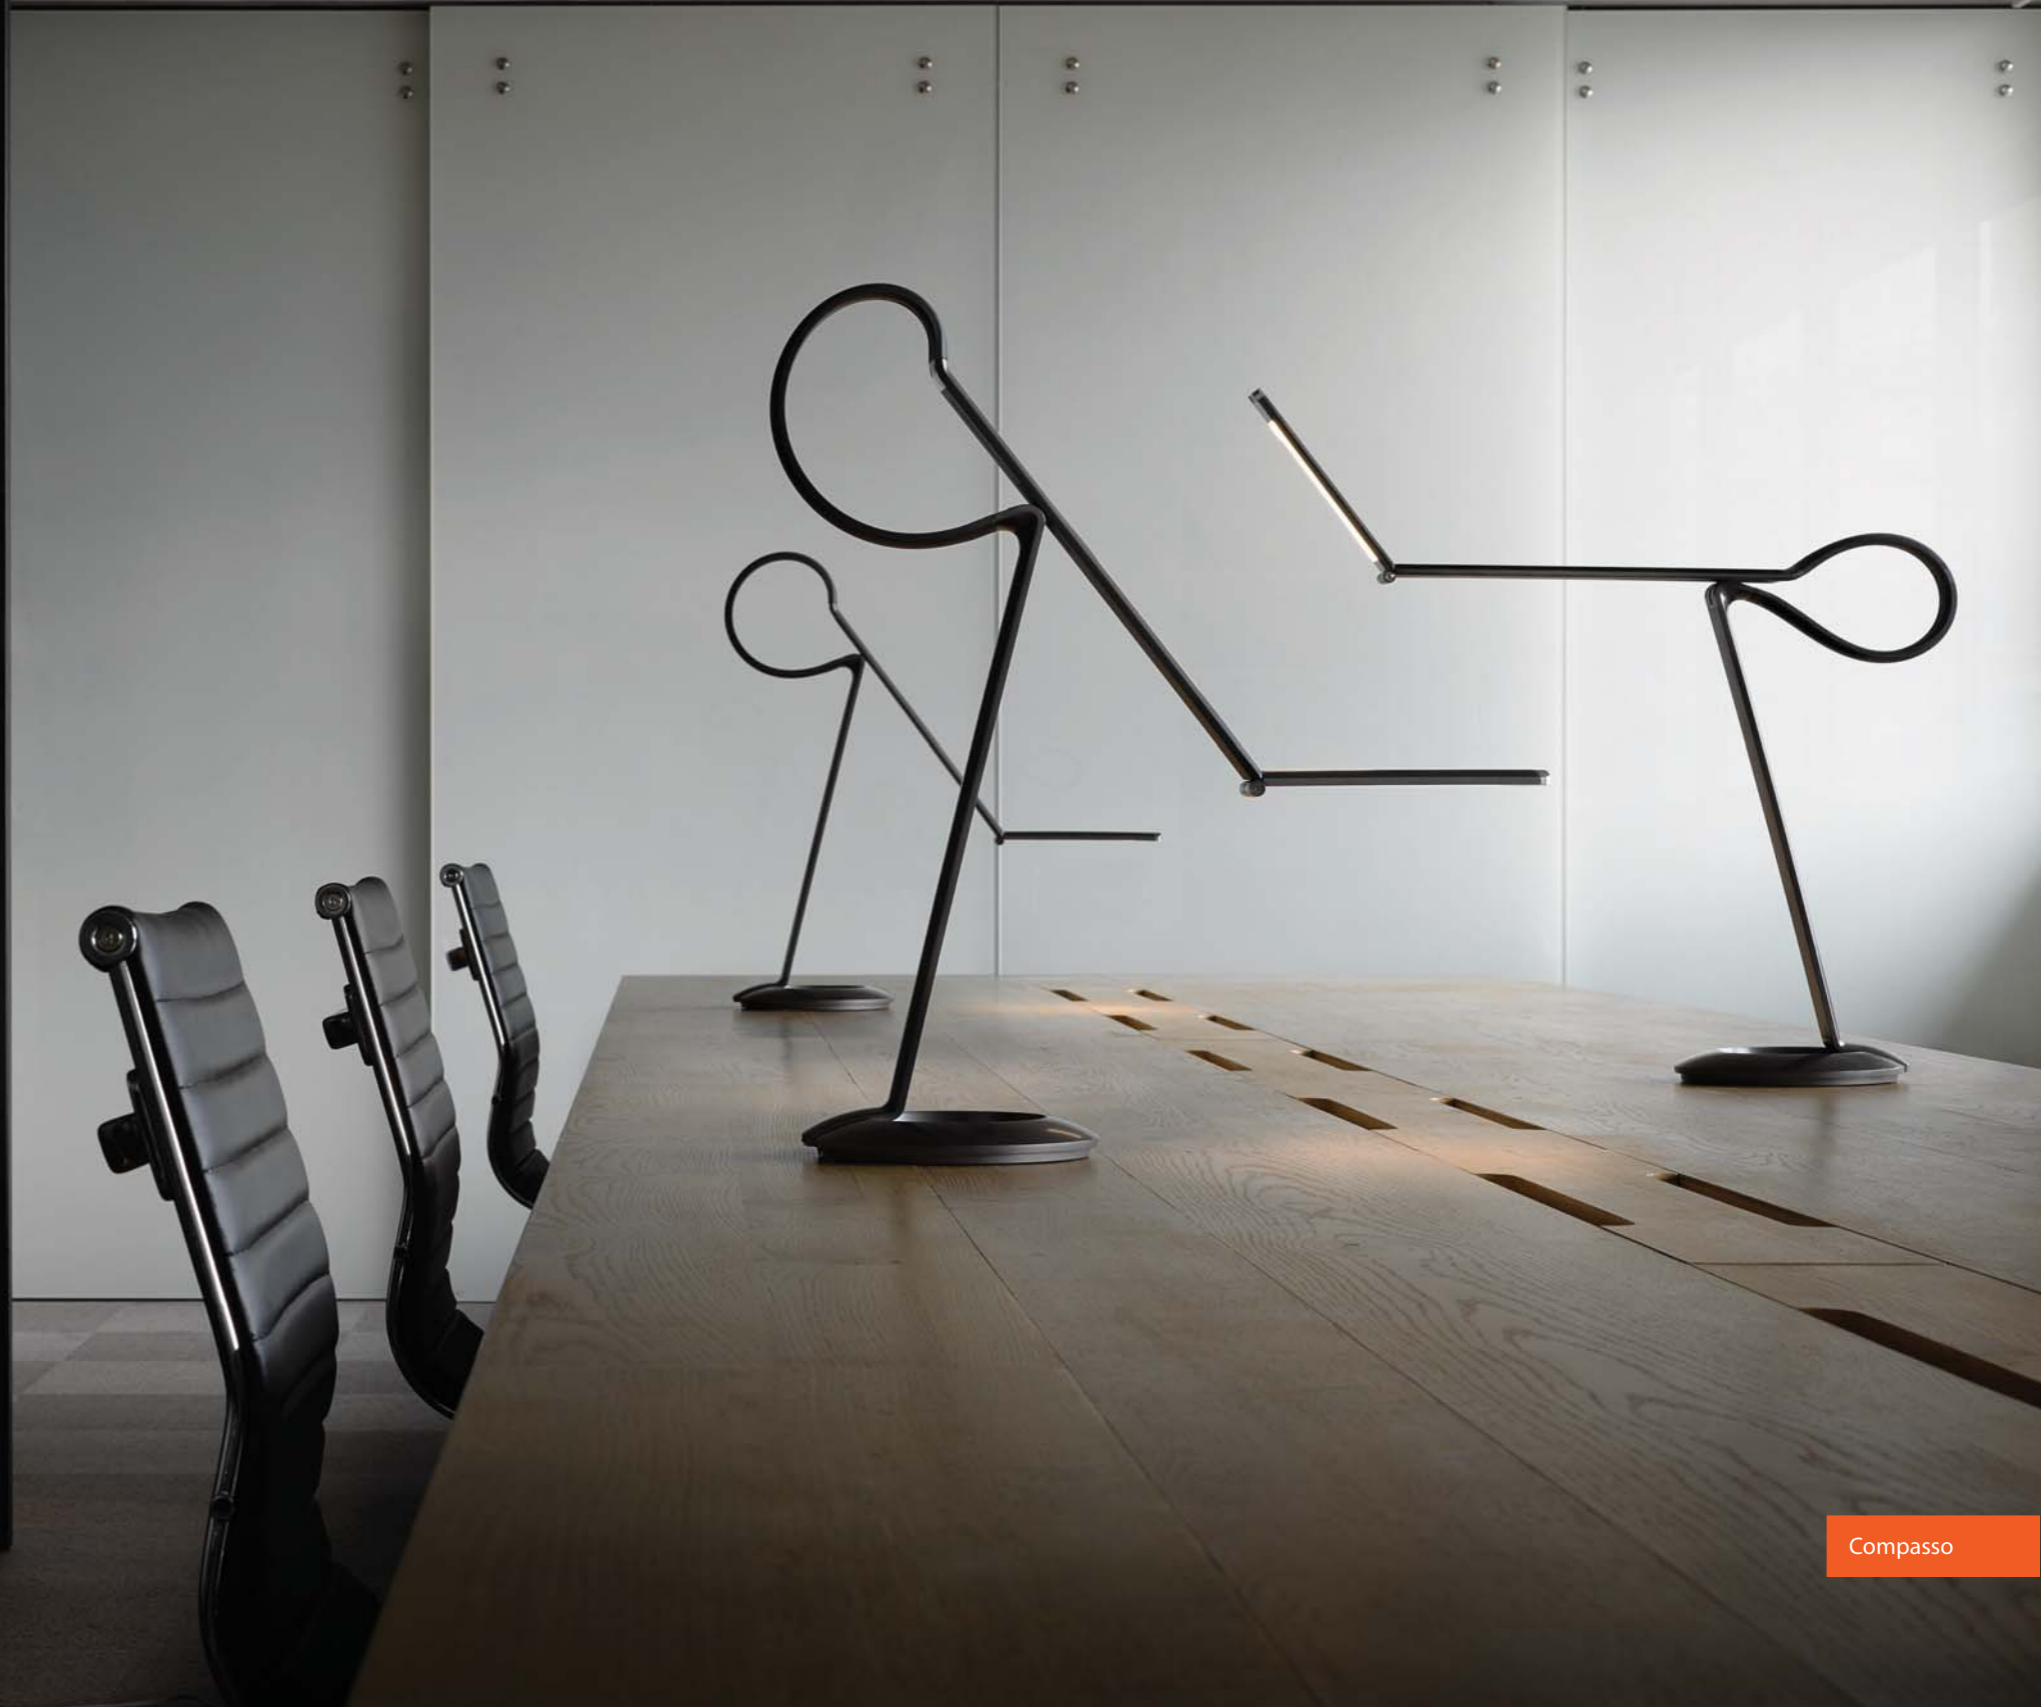

## Compasso

Tighten the hinge at the top of the compass, align the pencil lead with the compass's needle, press down the needle and turn the knob to draw a circle. A simple instrument like compasses opens the gate to mathematics and science, leads our way through the world of knowledge.

It is this technical drawing instrument that inspired our designer to realize The Compasso Light, an adjustable LED task lamp that features two aluminum arms, flexible rubber hoop and a round zinc alloy base. A perfect combination of lines and circles, the Compasso Light represents a fine balance between hard and soft, fuses form and function while expressing a sense and sensibility.