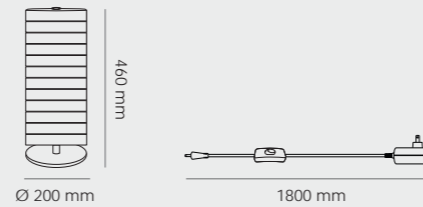

## Piano

Table / PA01\_D

White

Material	LED Color	Power Input	Switch	Angular Distribution
Polycarbonate, Stainless steel	Warm white	AC: 100-240V/50-60Hz DC: 15V, 1.2A	ON/OFF switch fitted on the power cord	
Certification	Net Weight	Power Consumption		
	3.5 kg	15W (max.)		