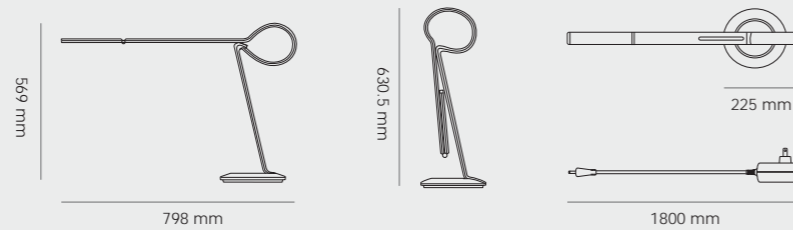

Compasso

Table / RP13_D

■ Black

Material	LED Color	Power Input	Switch
Silicone rubber, Zinc alloy, Aluminum alloy	Warm white	AC: 100-240V/50-60Hz DC: 12V, 1.5A	Touch dimmer
Certification	Net Weight	Power Consumption	Illuminance
CE E FC ETL CCC	4.3Kg	12W (max.)	40cm, 1500lux 30cm, 2700lux