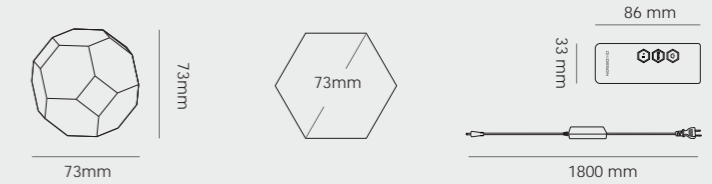

## Crystal

Table / NV\_01

Silver

Material	LED Color	Power Input	Switch	
Polycarbonate	RGB LEDs	AC: 100-240V/50-60Hz DC: 15V, 1.2A	Remote control*	
Certification	Net Weight	Power Consumption		
	0.8kg/set**	7W (max.15W for sets with 16 lighting units)		