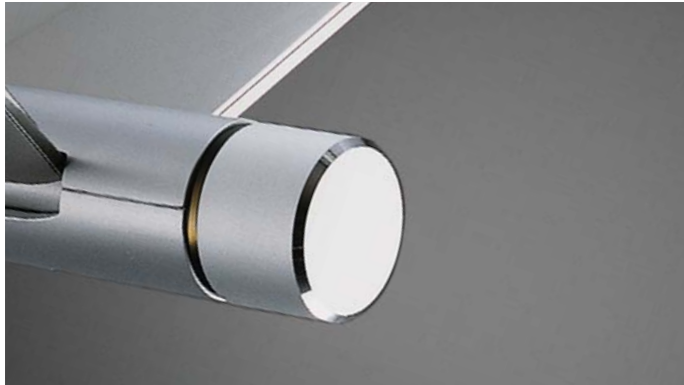

reddot design award
winner 2011

GOOD
DESIGN

Seagull Table / Ø230 × 630 mm
Seagull Floor / Ø330 × 1620 mm
Seagull Suspension / Ø135 × 2000 mm (max.)