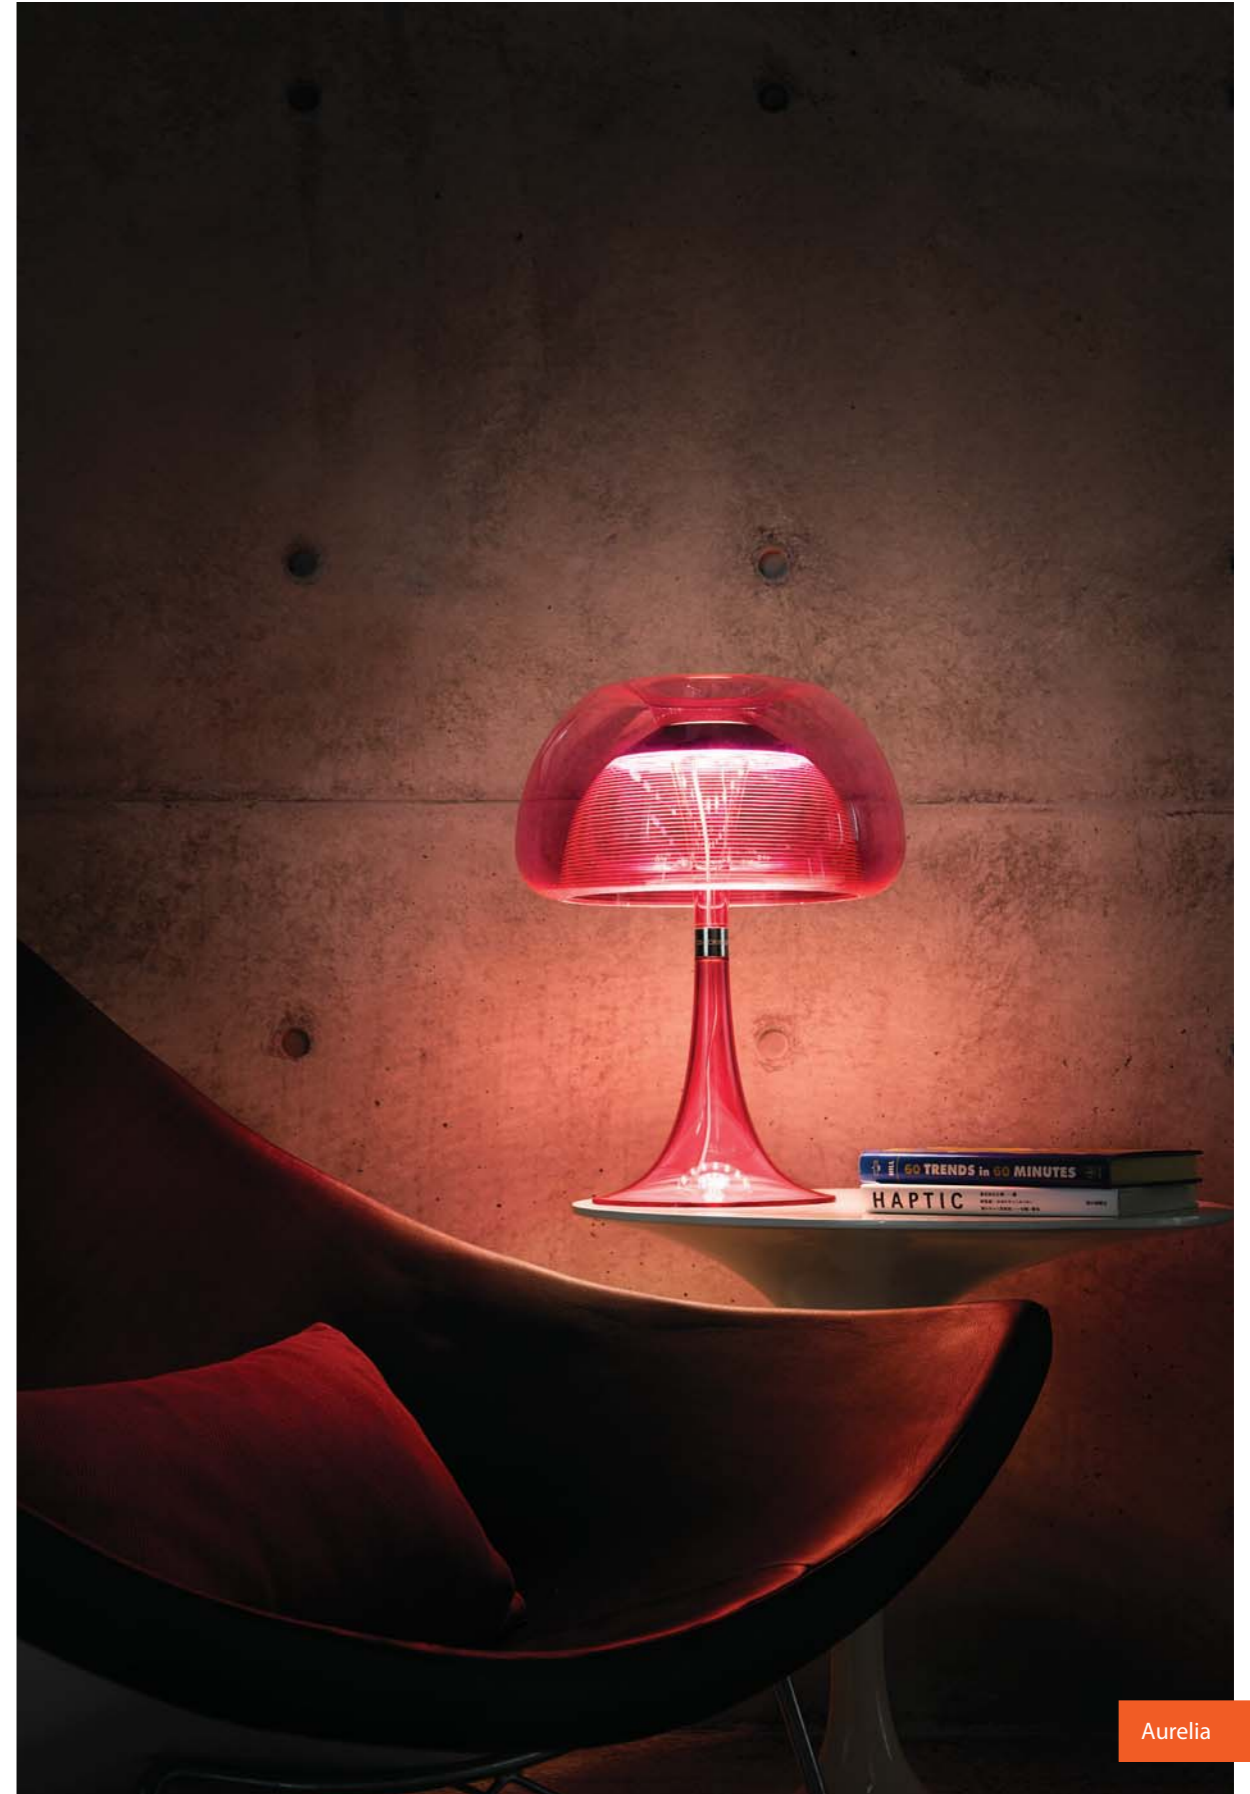

Golden PIN
DESIGN AWARD
金點設計獎
Best design of the year

NATIONAL
MUSEUM
OF MARINE BIOLOGY &
AQUARIUM
國立海洋生物博物館

Aurelia Table / Ø350 x 460 mm
Aurelia Suspension / Ø135 x 2000 mm (max.)