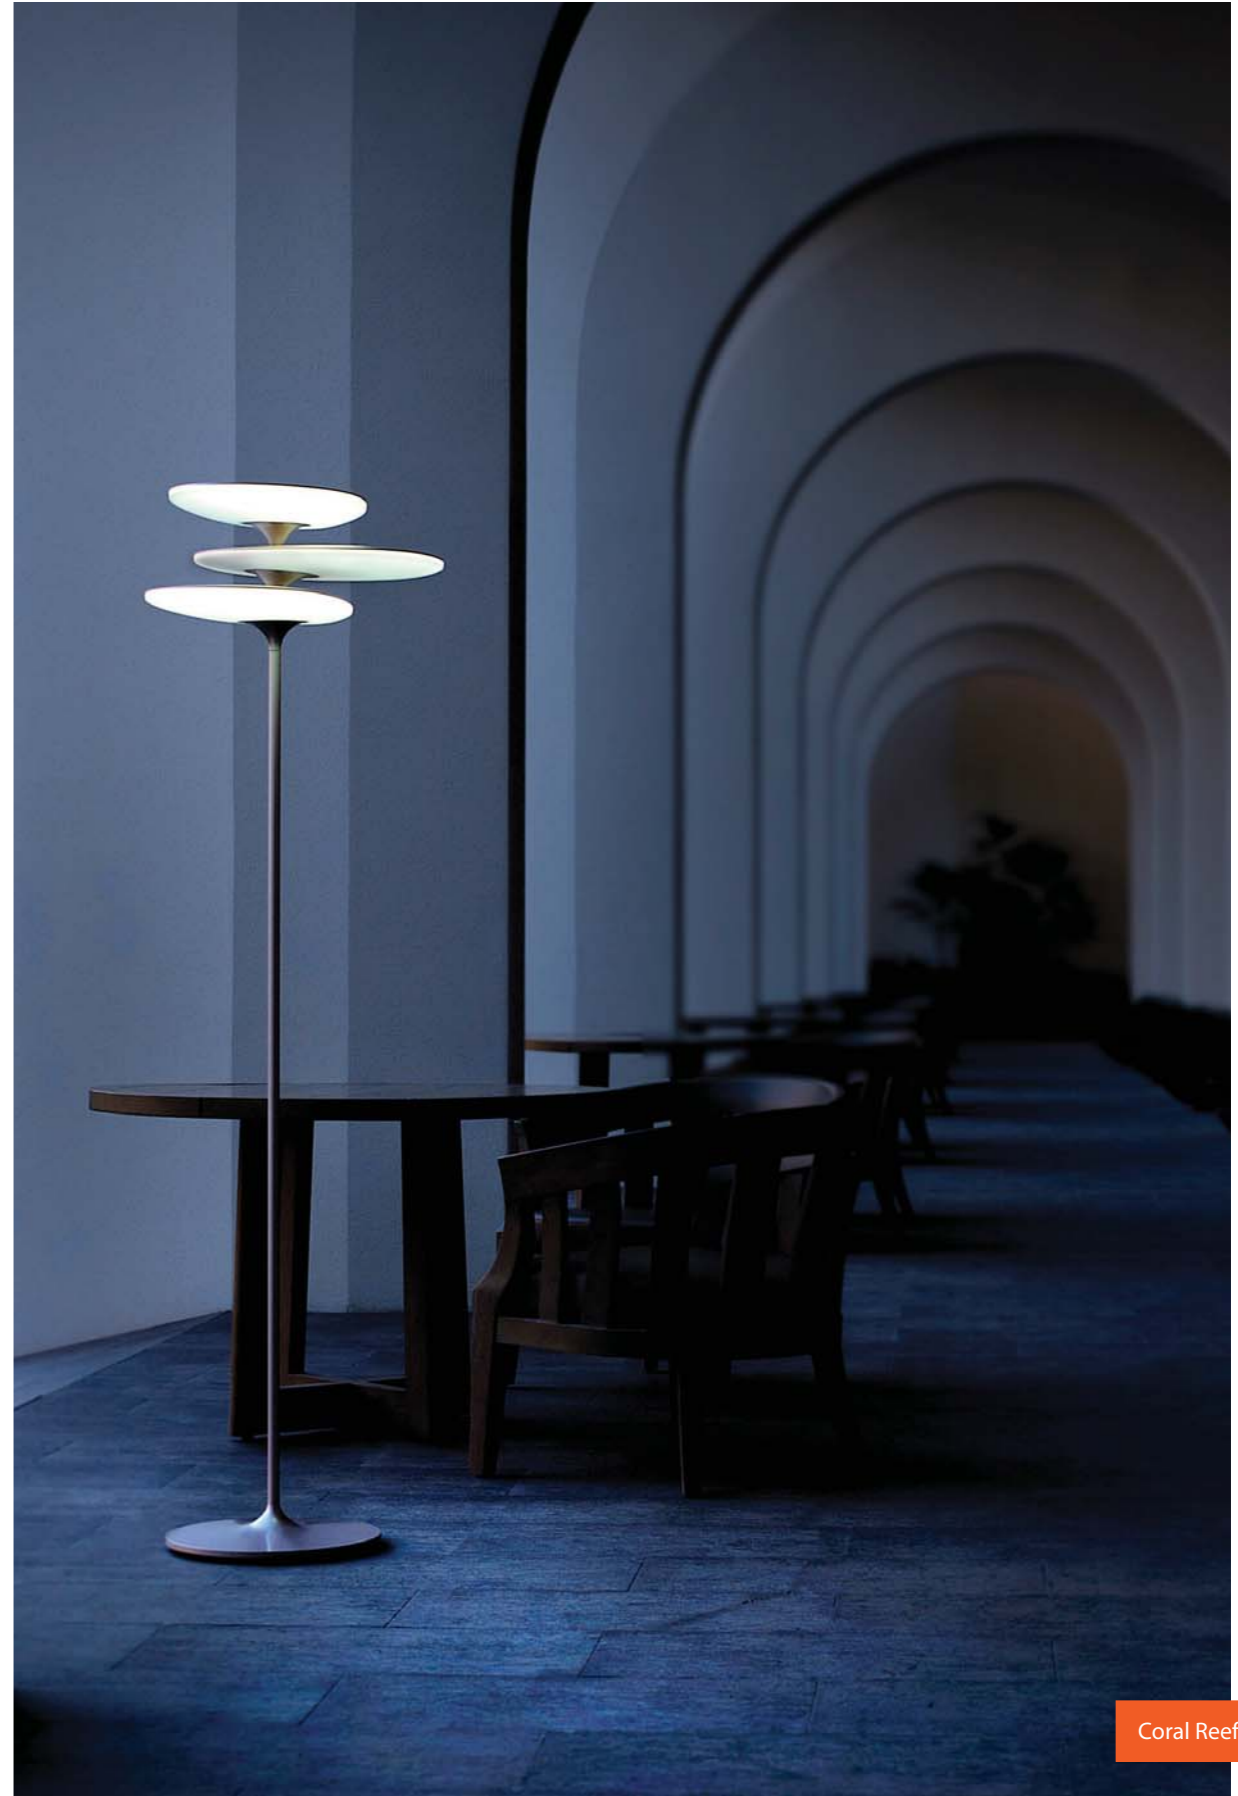

reddot design award
best of the best 2011

Coral Reef