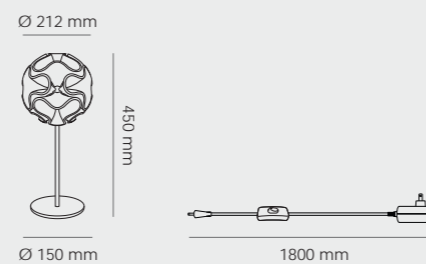

## Coral

Table / CR01\_DR45

■ Clear in warm white 
 ■ Purple 
 ■ Orange

Material	LED Color	Power Input	Switch	Angular Distribution
PMMA, Stainless steel	Warm white, Cool white*	AC: 100-240V/50-60Hz DC: 15V, 1.2A	ON/OFF switch fitted on the power cord	
Certification	Net Weight	Power Consumption		
	2.5Kg	Clear = 7W Others = 5W		