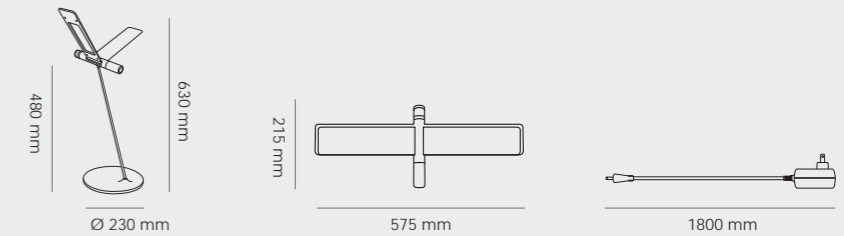

## Seagull

Table / BD10\_D

■ Silver

Material	LED Color	Power Input	Switch
Aluminum alloy, Die casting, Stainless steel, Iron tube	Warm white Cool white	AC: 100-240V/50-60Hz DC: 12V, 2A	Dimmable switch*
Certification	Net Weight	Power Consumption	Illuminance
CE E FC ETL CCC	2.3Kg	14W (max.)	430lm/wing: 0°:1000lux ; -20°:1600lux