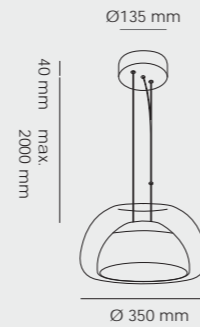

## Aurelia

Table / JF11\_D

■ Pink 
 ■ Blue 
 ■ Orange

Material	LED Color	Power Input	Switch
PMMA	Warm white	AC: 100-240V/50-60Hz DC: 12V, 1.5A	Touch switch
Certification	Net Weight	Power Consumption	
	1.9Kg	18W (max.)	