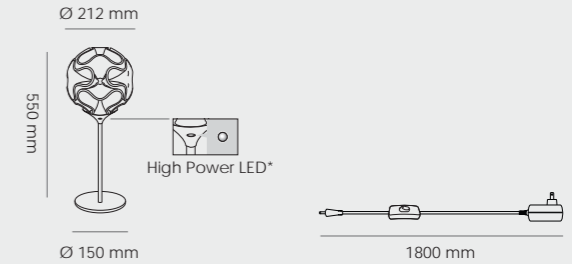

Suspension / JF11\_P

■ Pink 
 ■ Blue 
 ■ Orange

Material	LED Color	Power Input	Switch
PMMA Stainless steel	Warm white	AC: 100-240V/50-60Hz	2-Step switch
Certification	Net Weight	Power Consumption	
	1.86Kg	18W (max.)	