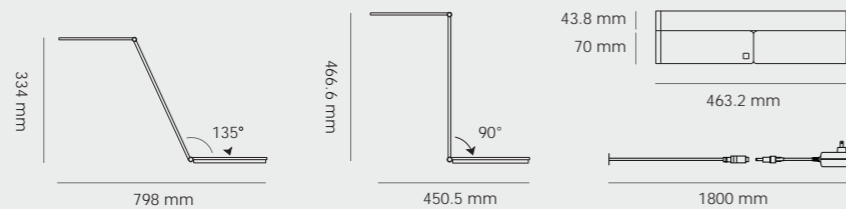

## BE Light

Table / ZR11\_D

■ Silver ■ Black

Material	LED Color	Power Input	Switch
Aluminum alloy, Die casting	Warm white	AC: 100-240V/50-60Hz DC: 12V, 1.5A	Dimmable switch* (in main body)
Certification	Net Weight	Power Consumption	Illuminance
CE E FC ETL CCC	1.6Kg	12W (max.)	45cm, 1200lux (max.) 30cm, 2000lux (max.)