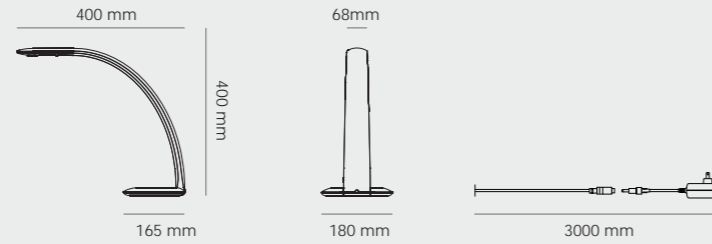

Hatha

Table / RL13_D

Black

Material	LED Color	Power Input	Switch
Silicon rubber, Zinc alloy	Warm white	AC: 00-240V/50-60Hz DC: 12V, 1.5A	Touch dimmer*
Certification	Net Weight	Power Consumption	Illuminance
	2.2Kg	6W (max.)	40cm, 1200lux 30cm, 2200lux

* Press and hold the switch button to adjust brightness.

Piano