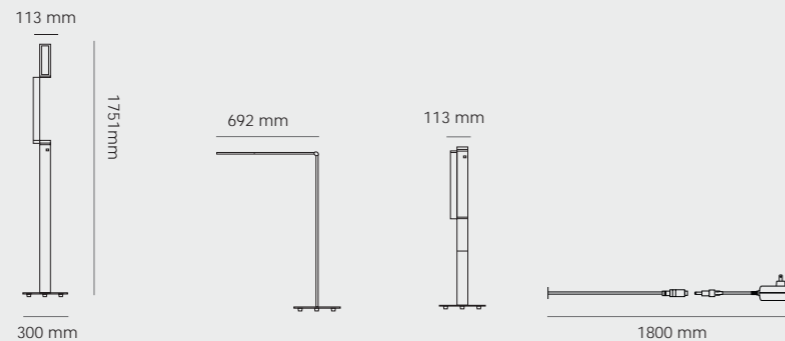

■ Silver ■ Black

Material	LED Color	Power Input	Switch
Aluminum alloy, Die casting	Warm white	AC: 100-240V/50-60Hz DC: 12V, 1.5A	Dimmable switch* (in main body)
Certification	Net Weight	Power Consumption	Illuminance
CE E FC ETL CCC	1.6Kg	12W (max.)	45cm, 1200lux (max.) 30cm, 2000lux (max.)

* Press and hold the switch button to adjust brightness.

Floor / ZR11_F

■ Silver

Material	LED Color	Power Input	Switch
Aluminum alloy, Die casting	Warm white	AC: 100-240V/50-60Hz DC: 12V, 1.5A	Dimmable switch* (in main body)
Certification	Net Weight	Power Consumption	
CE E FC ETL CCC	3.95Kg	12W (max.)	

* Press and hold the switch button to adjust brightness.