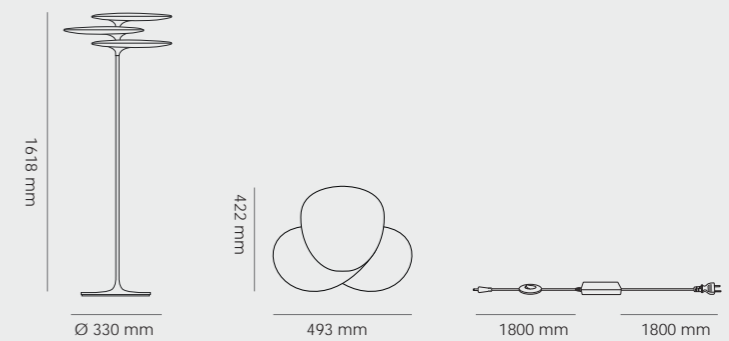

Material	LED Color	Power Input	Switch	
Aluminum alloy, Polycarbonate, Zinc alloy, Die casting	Warm white	AC: 100-240V/50-60Hz DC: 15V, 2.4A	ON/OFF switch fitted on the power cord	
Certification	Net Weight	Power Consumption		
	12.5Kg	22W (max.)