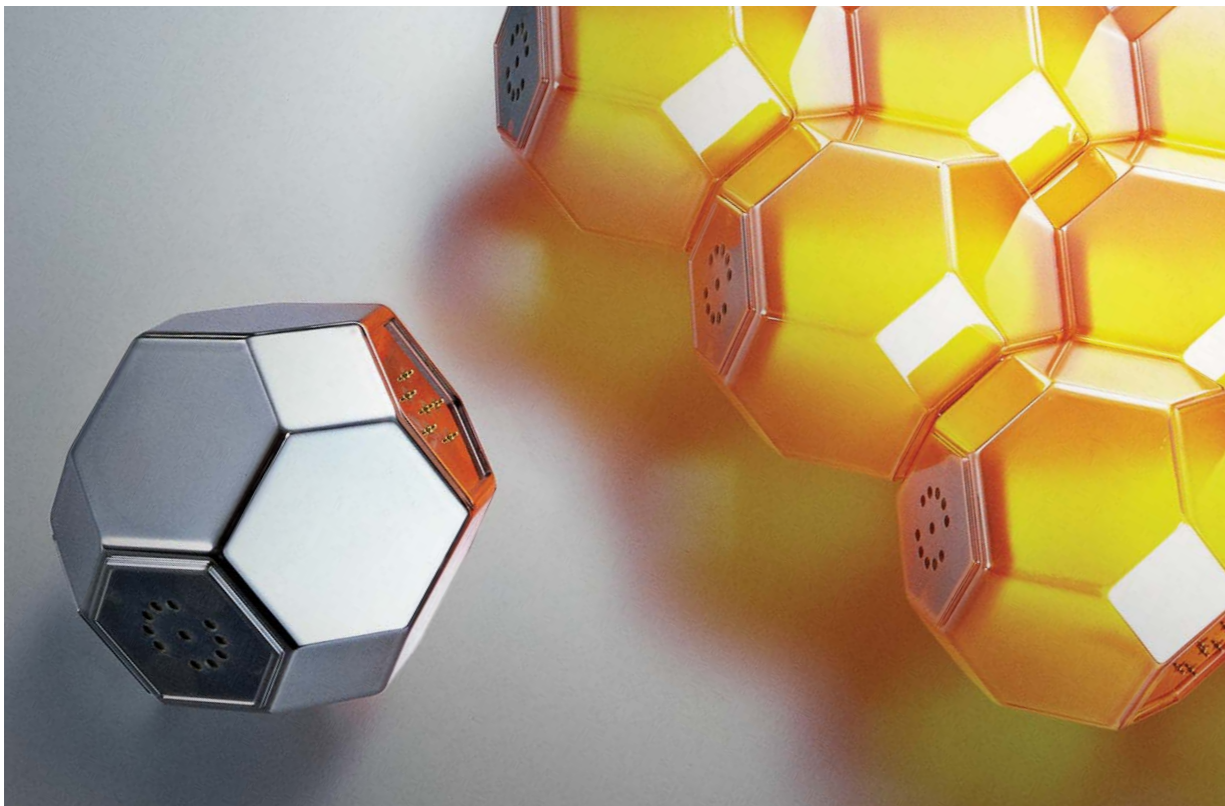

reddot design award
winner 2009

Crystal / 73 x 73 mm