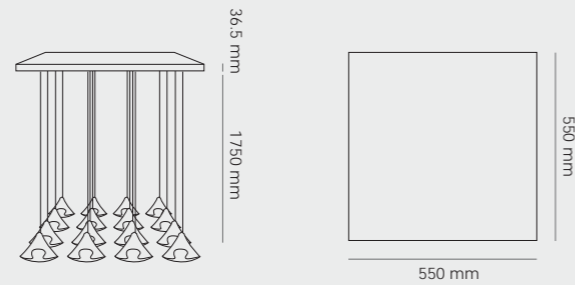

Suspension / CR01_P

Clear in warm white Purple Orange

Material	LED Color	Power Input	Switch
PMMA, Stainless steel	Warm white, Cool white*	AC: 100-240V/50-60Hz	N/A
Certification	Net Weight	Power Consumption	
CE ENEC FC BTL CCC	1.8Kg	5W	

* Clear finish is available in warm white while other finishes are available in cool white.

Suspension / CR01_P16

Frosted White

Material	LED Color	Power Input	Switch
PMMA, Metal	Cool white	AC: 100-240V/50-60Hz	N/A
Certification	Net Weight	Power Consumption	
CE ENEC FC BTL CCC	7.7Kg	7W