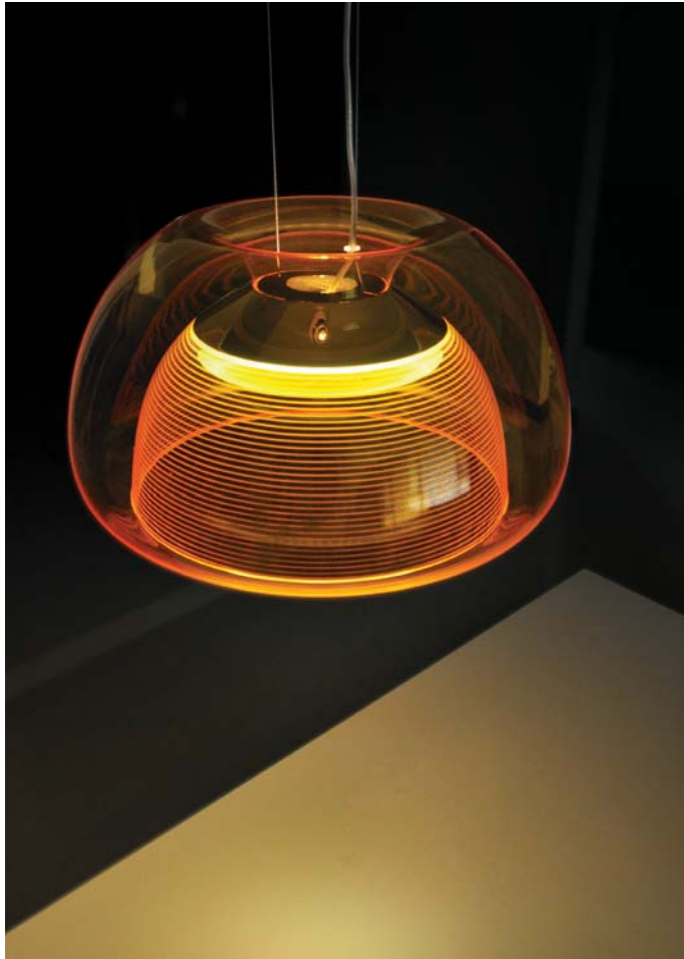

Golden PIN
DESIGN AWARD
金點設計獎
Best design of the year

NATIONAL
MUSEUM
OF MARINE BIOLOGY &
AQUARIUM
國立海洋生物博物館