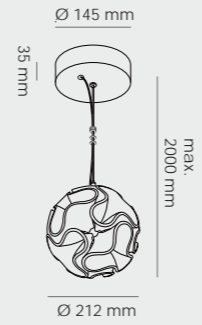

Suspension / CR01_P

Clear in warm white Purple Orange

Material	LED Color	Power Input	Switch
PMMA, Stainless steel	Warm white, Cool white*	AC: 100-240V/50-60Hz	N/A
Certification	Net Weight	Power Consumption	
CE ENEC FC BTL CCC	1.8Kg	5W	

* Clear finish is available in warm white while other finishes are available in cool white.

Suspension / CR01_P16

Frosted White

Material	LED Color	Power Input	Switch
PMMA, Metal	Cool white	AC: 100-240V/50-60Hz	N/A
Certification	Net Weight	Power Consumption	
CE ENEC FC BTL CCC	7.7Kg	7W	

Flamenca

Table / LC11_D

Clear Pink Green Orange

Material	Power Input	Switch
PMMA	AC: 100-240V/50-60Hz DC: 5V, 2A	Touch dimmer**
Certification	Net Weight	Power Consumption
CE ENEC FC	0.36kg (Without battery) 0.45kg (with battery)	3W (max.)

* Powered by either adapter, USB or battery.

** A gentle touch on the metallic-like plate will turn on the "dancing mode" to create a soft flowing effect. Press and hold on longer of the top plate to achieve various dimming illuminations and hold to turn off the light.