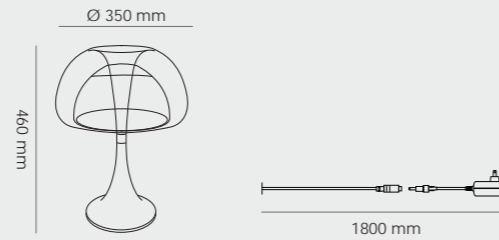

## Aurelia

Table / JF11\_D

■ Pink 
 ■ Blue 
 ■ Orange

Material	LED Color	Power Input	Switch
PMMA	Warm white	AC: 100-240V/50-60Hz DC: 12V, 1.5A	Touch switch
Certification	Net Weight	Power Consumption	
	1.9Kg	18W (max.)	