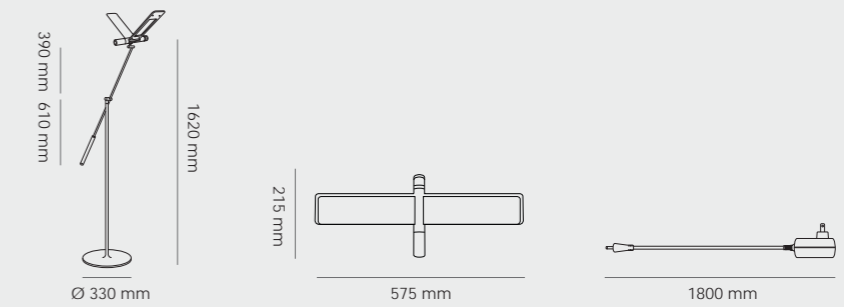

## Seagull

Table / BD10\_D

■ Silver

Material	LED Color	Power Input	Switch
Aluminum alloy, Die casting, Stainless steel, Iron tube	Warm white Cool white	AC: 100-240V/50-60Hz DC: 12V, 2A	Dimmable switch*
Certification	Net Weight	Power Consumption	Illuminance
CE E FC ETL CCC	2.3Kg	14W (max.)	430lm/wing: 0°:1000lux ; -20°:1600lux