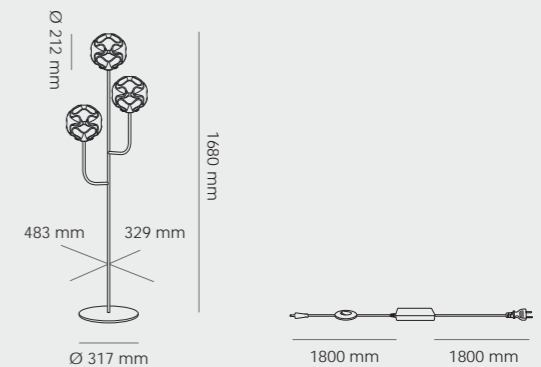

Floor / CR01_FR

■ Clear

Material	LED Color	Power Input	Switch
PMMA, Stainless steel	Warm white	AC: 100-240V/50-60Hz DC: 15V, 2.4A	ON/OFF switch fitted on the power cord
Certification	Net Weight	Power Consumption	
	12.1Kg	20W