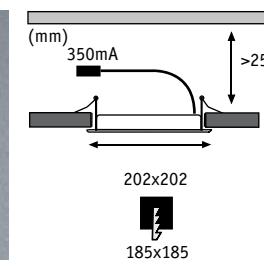

Premium Line Panel Alu/Acryl Alu/Acryl Alu/Acryl