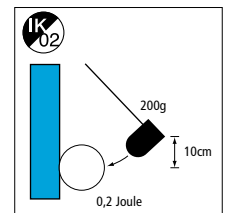

PC EVG

Art. Nr.:	Artikelbezeichnung
T8	
0045350	HYDROPROOF 2 PC 118 T8 EB
0045351	HYDROPROOF 2 PC 136 T8 EB
0045352	HYDROPROOF 2 PC 158 T8 EB
0045353	HYDROPROOF 2 PC 218 T8 EB
0045354	HYDROPROOF 2 PC 236 T8 EB
0045355	HYDROPROOF 2 PC 258 T8 EB
T5	
0045578	HYDROPROOF 2 PC 114 T5 EB
0045579	HYDROPROOF 2 PC 128 T5 EB
0045580	HYDROPROOF 2 PC 135 T5 EB
0045581	HYDROPROOF 2 PC 214 T5 EB
0045582	HYDROPROOF 2 PC 228 T5 EB
0045583	HYDROPROOF 2 PC 235 T5 EB
0045588	HYDROPROOF 2 PC 124 T5 EB
0045589	HYDROPROOF 2 PC 154 T5 EB
0045590	HYDROPROOF 2 PC 149 T5 EB
0045591	HYDROPROOF 2 PC 180 T5 EB
0045592	HYDROPROOF 2 PC 224 T5 EB
0045593	HYDROPROOF 2 PC 254 T5 EB
0045594	HYDROPROOF 2 PC 249 T5 EB

Hydroproof HQPS