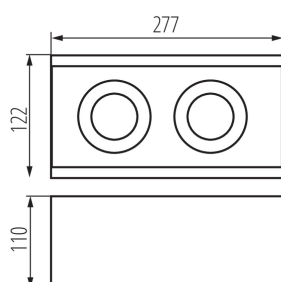

Ceiling-mounted spotlight fitting

5905339284624

The Kanlux TORIM is a combination of black and white, with the addition of simple geometric shapes. The Kanlux TORIM is a ceiling-point fixture in steel sheet, designed for modern interiors. The Kanlux TORIM fixtures are compatible with GU10 cap bulbs, and the light-beam angle can be adjusted within the range of 15°.

GENERAL DATA:

Colour: white / black

Place of assembly: ceiling mounted

Place of application: Indoors

Minimum distance from the illuminated object: 0,5m

Replaceable light source: yes

Light source included: no

Length [mm]: 277

Width [mm]: 122

Height [mm]: 110

TECHNICAL DATA:

Rated voltage [V]: 220-240 AC

Rated frequency [Hz]: 50/60

Maximum power [W]: 2 x max 35

Class of protection against electric shock: I

Connection type: Bolt terminal block

Range of sections of wires used [mm²]: 1÷2,5

Lighting-fixture angle regulation: in one axis

Lighting-fixture angle regulation [°]: 15

IP class: 20

LOGISTIC DATA:

Unit of measurement: unit