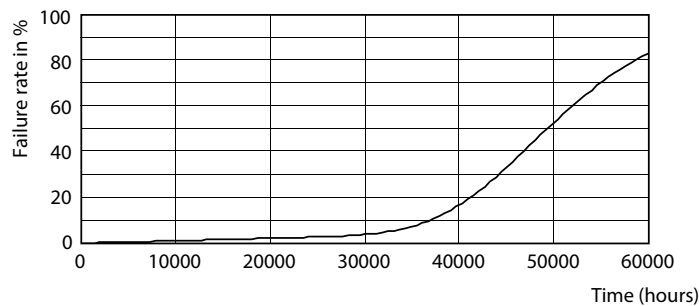

LED TForce 58-35W E27 others Clear 730 ND