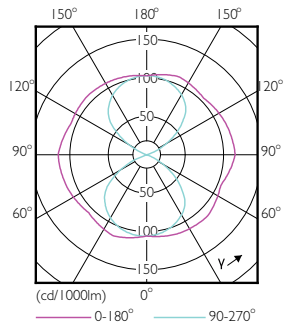

TrueForce Road LED SON-T E27/E40

Photometrische Daten

LED TForce 58-35W E27 others Clear 730 ND