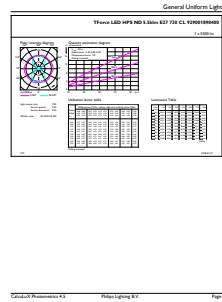

TrueForce Road LED SON-T E27/E40

Photometrische Daten

LED TForce 58-35W E27 others Clear 730 ND